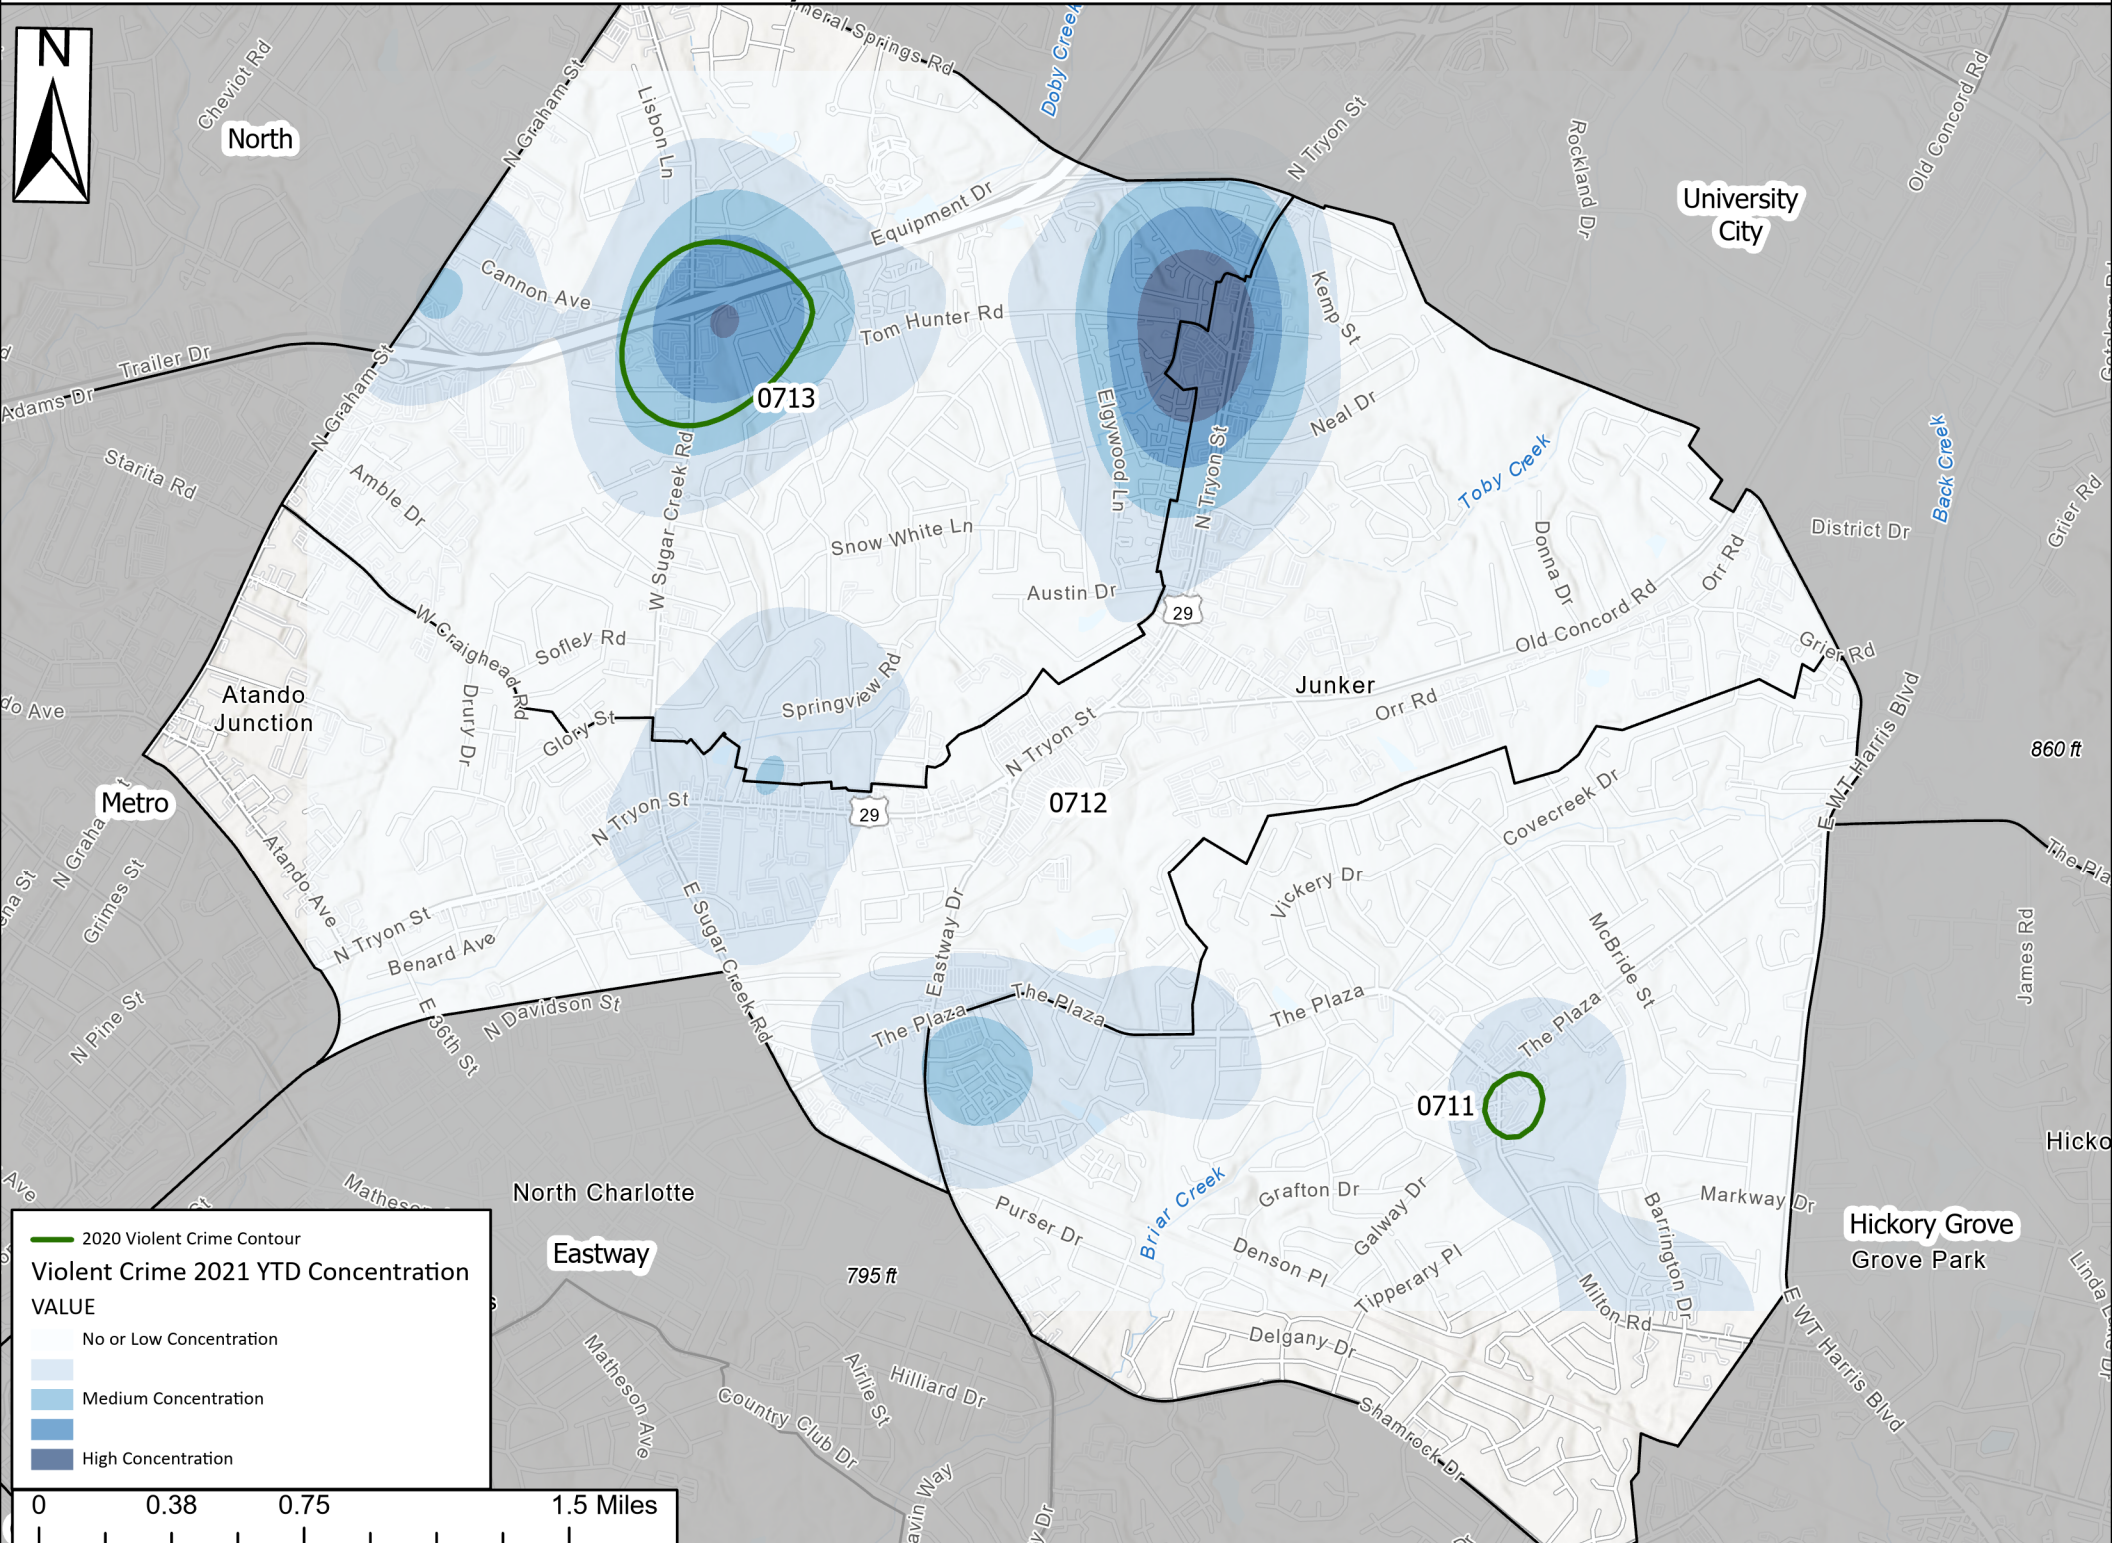

North Tryon - Violent Crime Concentration

— 2020 Violent Crime Contour
Violent Crime 2021 YTD Concentration VALUE
 No or Low Concentration
 Medium Concentration
 High Concentration